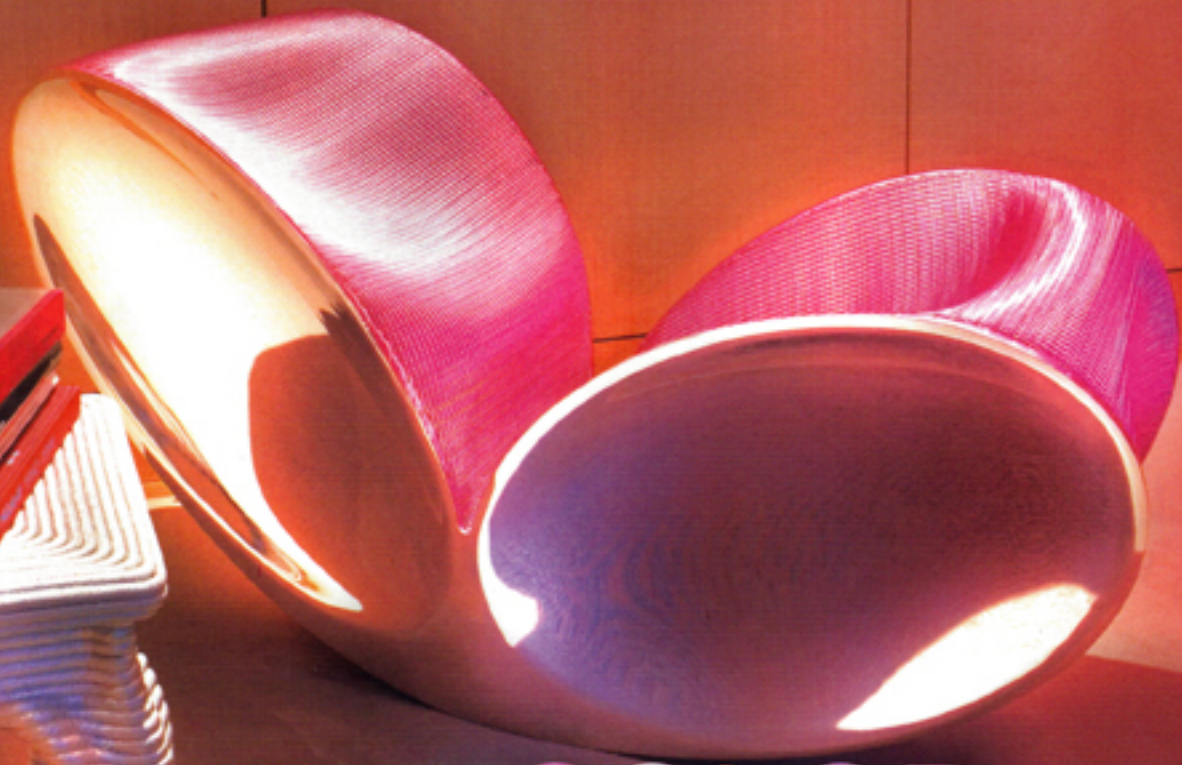

# NEW YORK SPACES

THE HOME DESIGN MAGAZINE OF METROPOLITAN NEW YORK

the stylish study

**CURIOUS YELLOW**  
**IN CONNECTICUT**

MONTCLAIR'S  
NEW design  
direction

COLOR  
& you

Blurred text lines, likely from a magazine or website, appearing as horizontal bands of grey and white.

#### MIX & MATCH

Eye-catching in yellow and white (and white and yellow), the Stomach RT rattan chair from eco-friendly furniture company PIE measures 2 by 2 feet. [projectimportexport.com](http://projectimportexport.com)